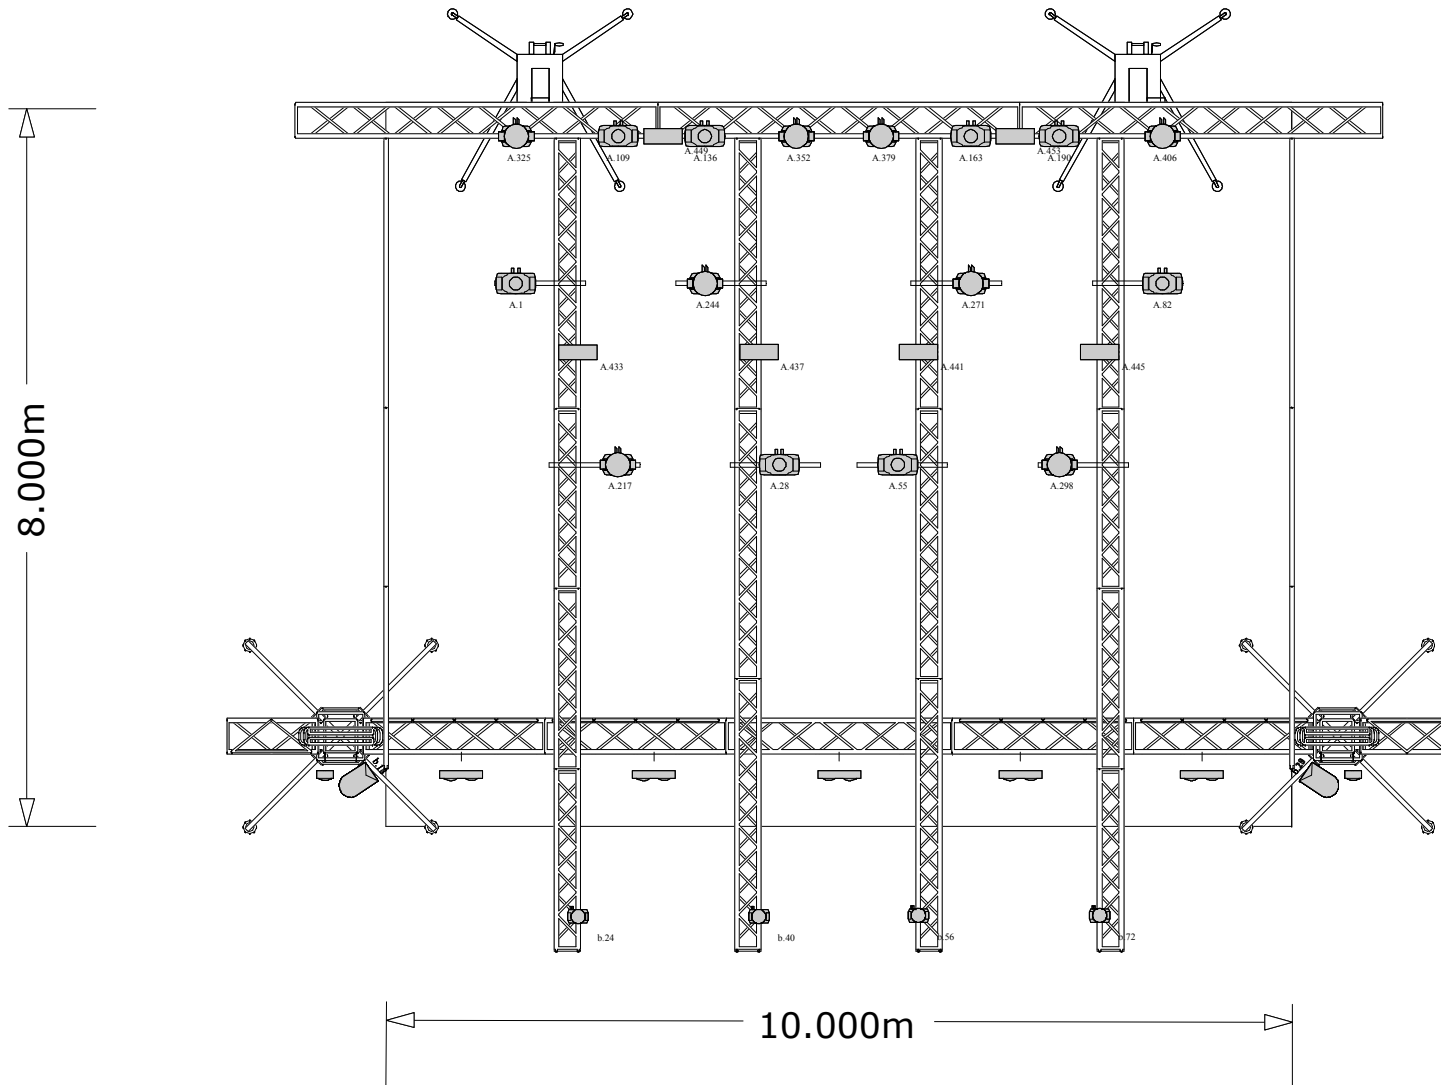

Nibe Festival 2019 Blå Scene

Legend

Symbol	Name	Count	Mode	# Channels	Wattage
	MAC Quantum Profile	8	16-Bit Ex.	27	750
	PAR 64	12		1	1000
	Atomic 3000	6	4	4	3600
	Spider	8	2	27	600
	Robin LEDBeam 150	4	2	16	300
	Thomas 2 Lite Par 36	11		1	1300

NOTES

- Smoke / Fan SR: A.501/502 SL: A.503/504
- Par64 Frontlight: 12 ch. B.012
- 4 DMX Lines from FOH to SR
- 2 Local & 2 Guest Lines
- 2 x Cat Guest Lines FOH to SR

Lighting Tech

Lighting Ass.

Project Manager Martin Krogfelt

Contact 29 25 11 01

Show Date 2019

Made By Simon Aagaard

PROFOX
AUDIO VISUAL SOLUTIONS