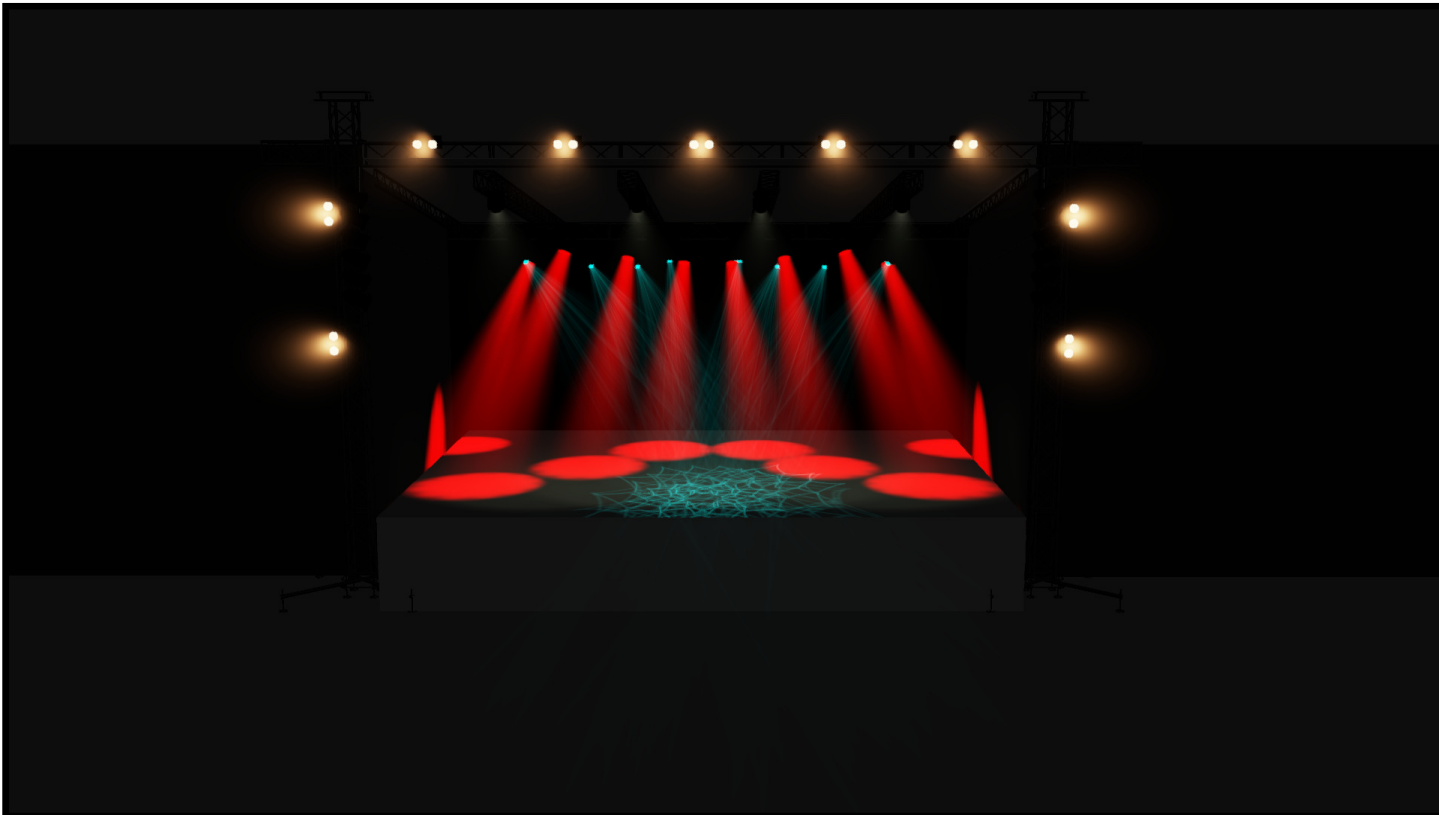

Nibe Festival 2019 Blå Scene

Legend

Symbol	Name	Count	Mode	# Channels	Wattage
	MAC Quantum Profile	8	16-Bit Ex.	27	750
	PAR 64	12		1	1000
	Atomic 3000	6	4	4	3600
	Spider	8	2	27	600
	Robin LEDBeam 150	4	2	16	300
	Thomas 2 Lite Par 36	11		1	1300

NOTES

- Smoke / Fan SR: A.501/502 SL: A.503/504
- Par64 Frontlight: 12 ch. B.012
- 4 DMX Lines from FOH to SR
 - 2 Local & 2 Guest Lines
- 2 x Cat Guest Lines FOH to SR

Lighting Tech

Lighting Ass.

Project Manager Martin Krogfelt